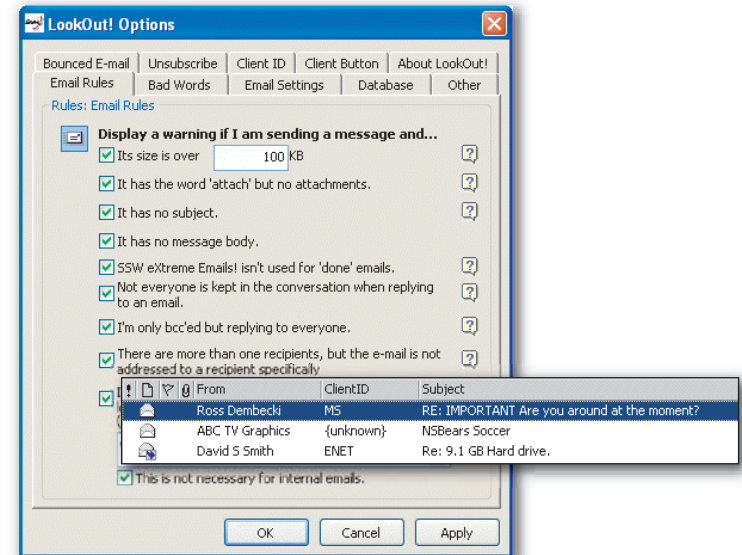

Figure: SSW LookOut! fills in Outlook gaps by adding a Client ID field to your Outlook view and adding warnings

**Download Now!**  
[www.ssw.com.au/LookOut](http://www.ssw.com.au/LookOut)