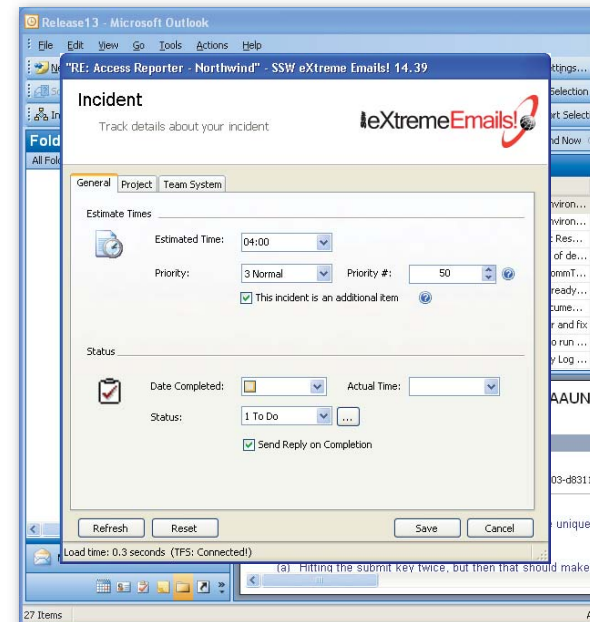

Figure: Turn your Inbox into a task-tracking system with SSW eXtreme Emails!

Download Now!
www.ssw.com.au/ExtremeEmails