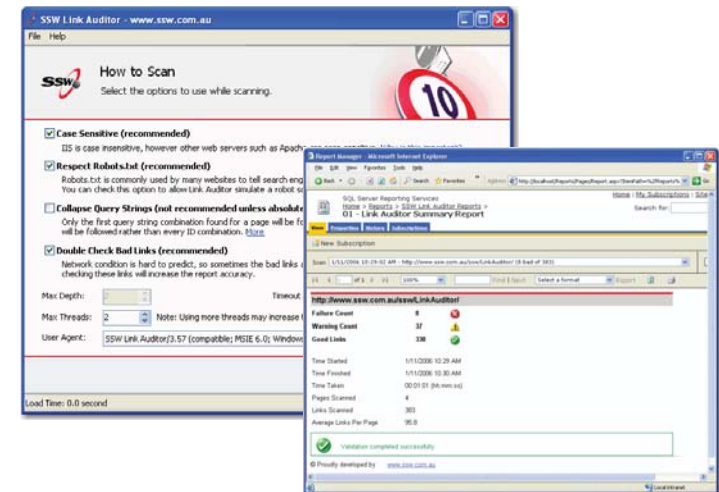

Figure: SSW Link Auditor automatically locates broken links and improves your Google Page Rank.

Download Now!
www.ssw.com.au/LinkAuditor