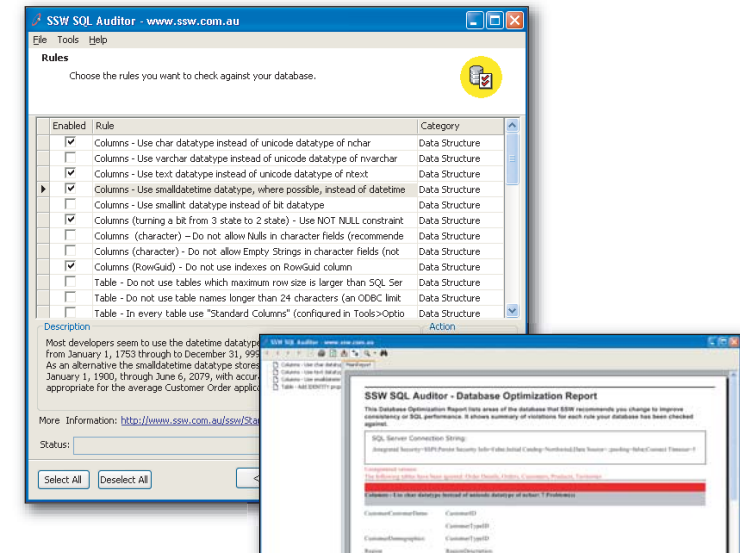

- Architecture Review
- User Interface Review
- Code Review
- Performance Review
- Security Review

**SSW's Chief Architect, Adam
Cogan** is one of only two
Australian Microsoft Regional
Directors. His expertise helps
SSW deliver cutting edge
Microsoft technology solutions.

SQL Auditor

Keep your SQL Server database **free** from **design flaws** with **SSW SQL Auditor**

Are you looking for a consistent and optimized SQL Server database?
Maintaining consistent quality code across a large team can be a
challenge. Even when standards are in place, developers can make
mistakes that will slip through Quality Assurance. **SSW SQL Auditor** is
a part of the range of database tools designed by SSW to help to check
best practice standards and optimize SQL Server performance. **SSW
SQL Auditor** supports SQL Server 7/2000/2005.

*"SSW SQL Auditor is a valuable tool for SQL Server
developers and .NET development companies. It's an
easy method to improve database design and
performance. It's a great example of how tools built on
the .NET Framework can provide power and
performance for the individual developer."*

**Terry Clancy - SQL Server Product Manager,
Microsoft Australia**

Microsoft®
GOLD CERTIFIED
Partner

SSW
Gateway Court Suite 10
81 - 91 Military Road
Neutral Bay NSW 2089
Australia
Call +61 2 9953 3000
www.ssw.com.au
info@ssw.com.au

**Figure: Run SSW SQL Auditor on your database to conform to common
design rules.**

Download Now!
www.ssw.com.au/SQLAuditor