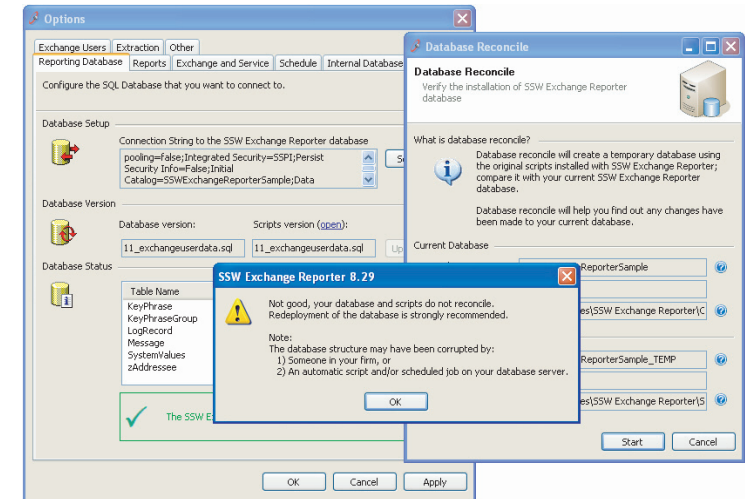

*“ I used to use the command line utility osql.exe. I never use this anymore because using SQL Deploy means that I have a much more user friendly GUI without seeing DOS boxes during installation.*

*A Mavrogeorgis, Mavrogeorgis Holdings Pty Ltd - Sydney, Australia*

Figure: SQL Deploy in action; every application should automatically update its database schema, and have a reconcile button to check the schema is OK.

**Download NOW!** Visit [www.ssw.com.au/SQLDeploy](http://www.ssw.com.au/SQLDeploy)